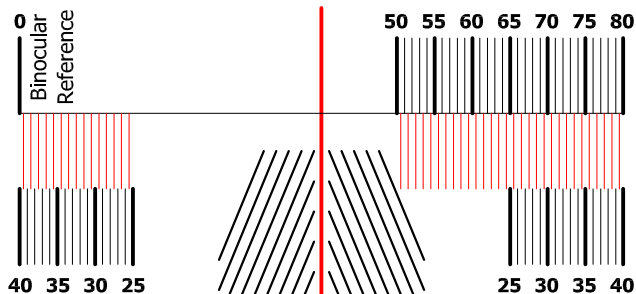

This chart is a compilation of our best practices, and we cannot warrant that it complies with the law of your state. You should verify compliance before utilizing the information presented.

0mm Seg Drop

Instinctive®

Natural®
Small Fit™

Ovation®
Shoreview®

4mm Seg Drop

4mm Seg Drop

4mm Seg Drop

Synchrony®

Monocular Reference

Xplore®

Seg Height and Alignment Chart

OPTIMIZED

4mm Seg Drop

4mm Seg Drop

CustomPlus Sun HD
(15, 18 FH)

CustomPlus HD
(11, 13, 15, 18 FH)